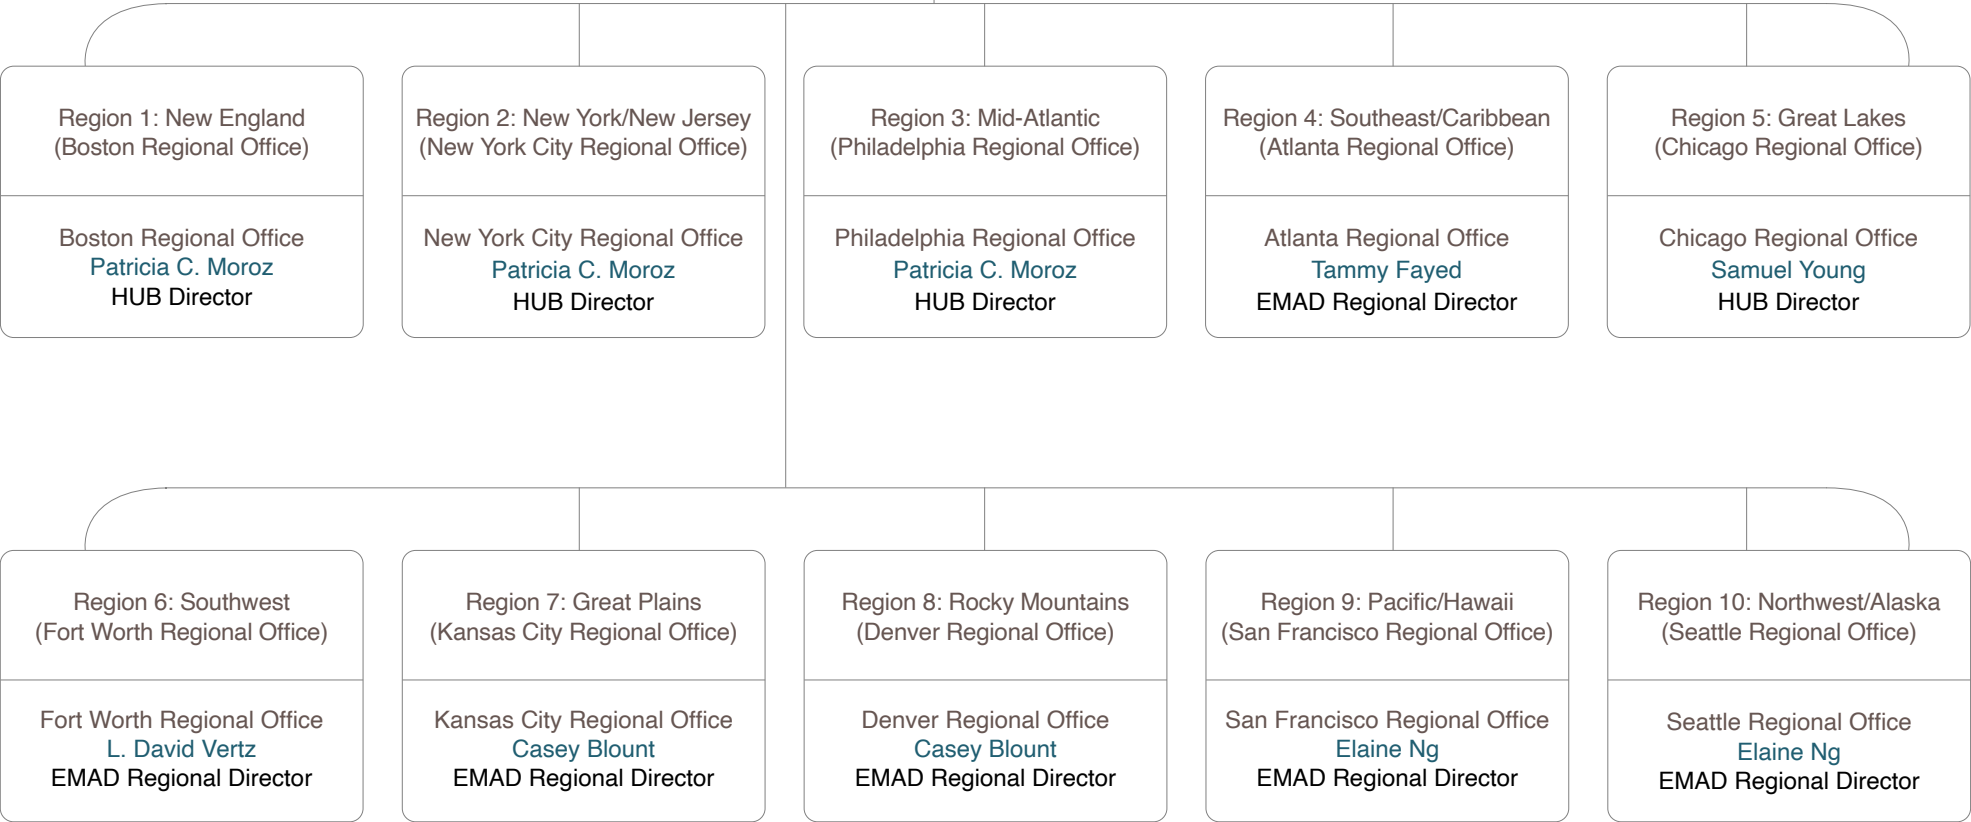

PD&R Field Economist Organization

Economic Market Analysis Division (EMAD)
Erin K. Browne Director, REE

(A) Acting
 Current Organization Chart as of March 4, 2025